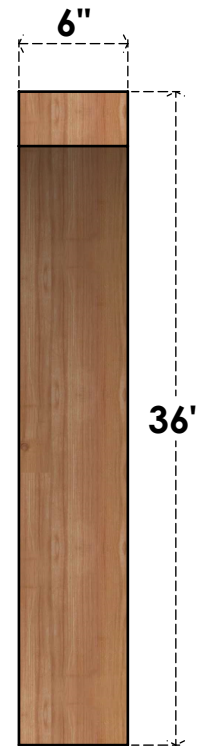

BRC06X24X36THR00RWR

6"W X 24"D X 36"H THORTON ROUGH SAWN BRACE, WESTERN RED CEDAR

SIDE

FRONT

EKENA MILLWORK
 2300 WEST MAIN ST.
 CLARKSVILLE, TX 75426
 TOLL FREE: 866-607-0453
 WWW.EKENAMILLWORK.COM

NOTES

1. INSTALLATION TO BE COMPLETED IN ACCORDANCE WITH MANUFACTURER'S SPECIFICATIONS.
2. DRAWING MAY NOT BE TO SCALE
3. THIS DRAWING IS INTENDED FOR DESIGN AND PLANNING PURPOSES ONLY.
4. ALL INFORMATION CONTAINED HEREIN WAS CURRENT AT THE TIME OF DEVELOPMENT BUT MUST BE REVIEWED AND APPROVED BY THE PRODUCT MANUFACTURER TO BE CONSIDERED ACCURATE.
5. PRODUCTS ARE NOT KILN DRIED. THIS ITEM IS UNIQUE AND WILL CONTAIN THE NATURAL VARIATIONS THAT THE WOOD SPECIES OFFERS. THIS MAY RESULT IN VARIATIONS UP TO 1/4"