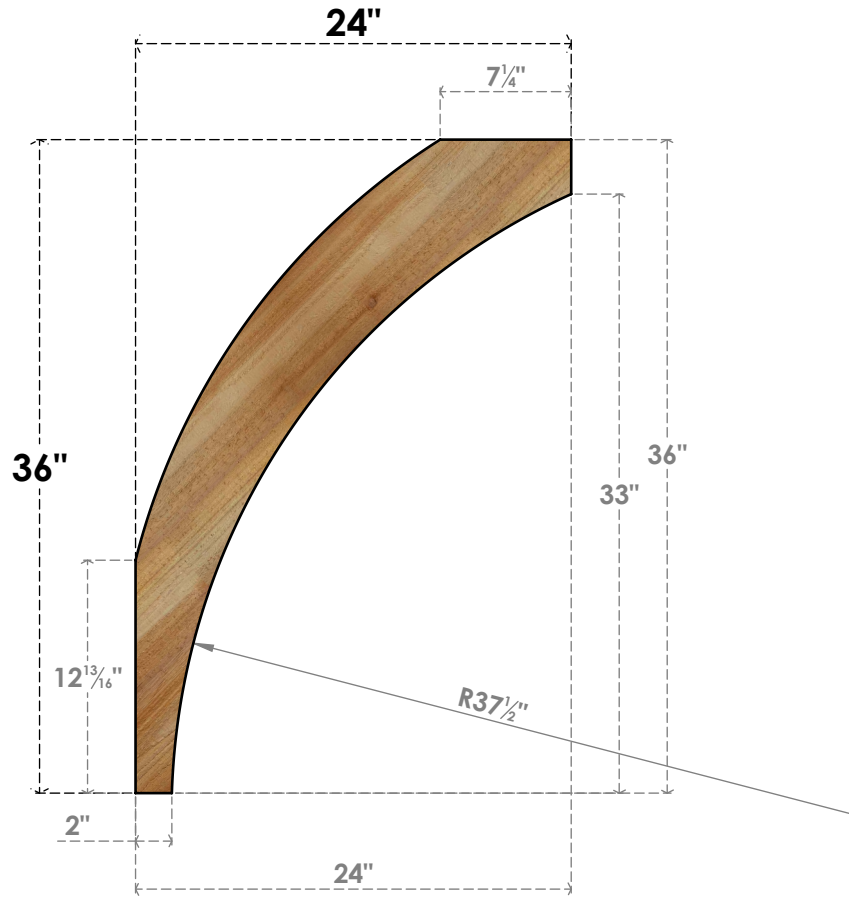

BRC06X24X36THR00RWR

6"W X 24"D X 36"H THORTON ROUGH SAWN BRACE, WESTERN RED CEDAR

SIDE

FRONT

EKENA MILLWORK
 2300 WEST MAIN ST.
 CLARKSVILLE, TX 75426
 TOLL FREE: 866-607-0453
 WWW.EKENAMILLWORK.COM

NOTES

1. INSTALLATION TO BE COMPLETED IN ACCORDANCE WITH MANUFACTURER'S SPECIFICATIONS.
2. DRAWING MAY NOT BE TO SCALE
3. THIS DRAWING IS INTENDED FOR DESIGN AND PLANNING PURPOSES ONLY.
4. ALL INFORMATION CONTAINED HEREIN WAS CURRENT AT THE TIME OF DEVELOPMENT BUT MUST BE REVIEWED AND APPROVED BY THE PRODUCT MANUFACTURER TO BE CONSIDERED ACCURATE.
5. PRODUCTS ARE NOT KILN DRIED. THIS ITEM IS UNIQUE AND WILL CONTAIN THE NATURAL VARIATIONS THAT THE WOOD SPECIES OFFERS. THIS MAY RESULT IN VARIATIONS UP TO 1/4"